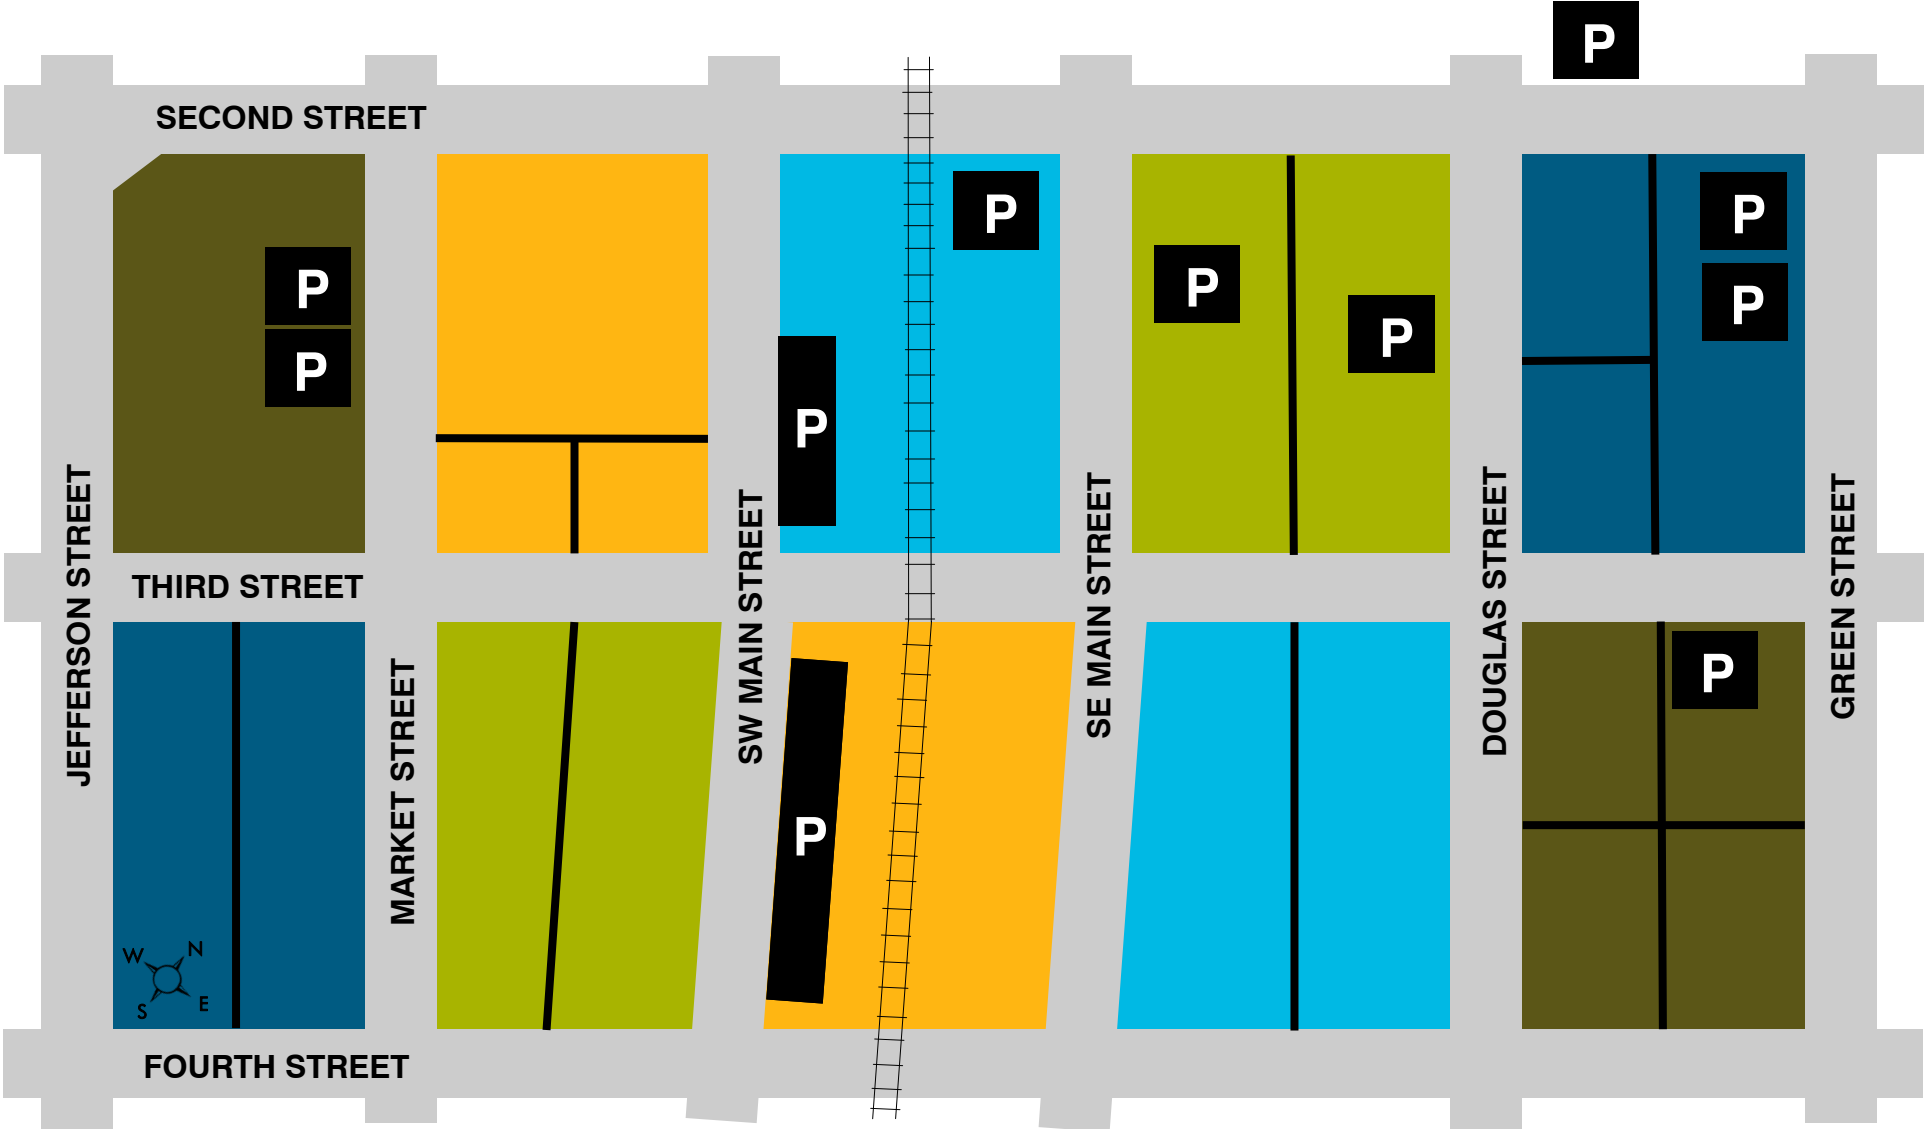

Downtown Lee's Summit Parking Map

LEGEND:

-  Free Parking
-  Alleyway

Most On-Street Parking
is a two-hour limit Mondays to Fridays