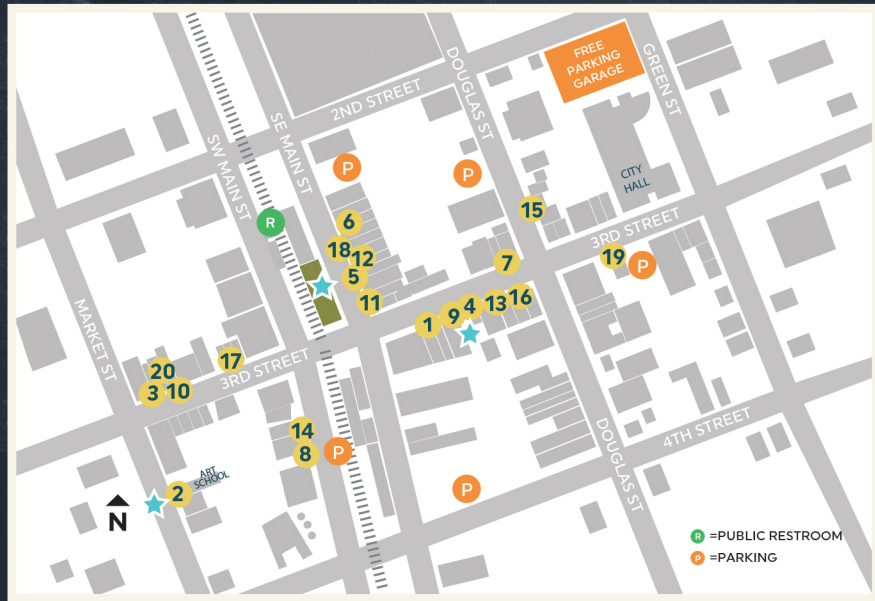

# ART WALK

FOURTH FRIDAYS

**JULY 26 | 5-8PM**  
**ROCK AND CHALK**

ARISTOCRAT MOTORS  
 LEE'S SUMMIT

- 1 ALL A'BLOOM FLOWERS & GIFTS**  
**KARLA SNIDER DESIGN** | Watercolor, local landmarks
- 2 ART SCHOOL KC**  
**Skateboard Exhibit**  
**Sidewalk Chalk Activity**  
**FREE Mini Chalkboard sets for kids**
- 3 BEL FIORE CO.**  
**MELISSA CHANEY** | Fine art and mixed media  
**CINDY PERCIVAL** | Ceramics
- 4 BLUE HERON DESIGN**  
**LILY SMITH** | Pottery
- 5 BUDGET BLINDS**  
**TOMAH MACKIE** | Fine art, prints and clothing  
**BETH MARTENS** | Watercolor paintings & prints  
**DOGGY FASHION SHOW 6-7PM**
- 6 CALAVERAS**  
**BETH CEARNAL** | Handmade wreaths, wall art & watercolor
- 7 COUNTRY CLUB BANK**  
**SUMMIT ART** | Variety of artists exhibits
- 8 DEAN'S TROPHIES**  
**TRACY STARCHMAN** | Crystal Jewelry & Home Décor Items  
**LORI BUTCHER** | Natural Soaps, Lotion Bars, Lip Balms and Tumblers  
**ADAM JOHNSON** | Fine Art Photography
- 9 ELLE & EM BOUTIQUE**  
**JENNA YOTTER** | Abstract acrylic on canvas, prints
- 10 INSPO BY KHL DESIGN STUDIO**  
**WANDA TYNER** | Glass artist
- 11 KD'S BOOKS**  
**ASHLEE STEPHENS** | Digital artwork and pottery  
**LINNEY PAINTS** | Acrylic on canvas, originals and prints