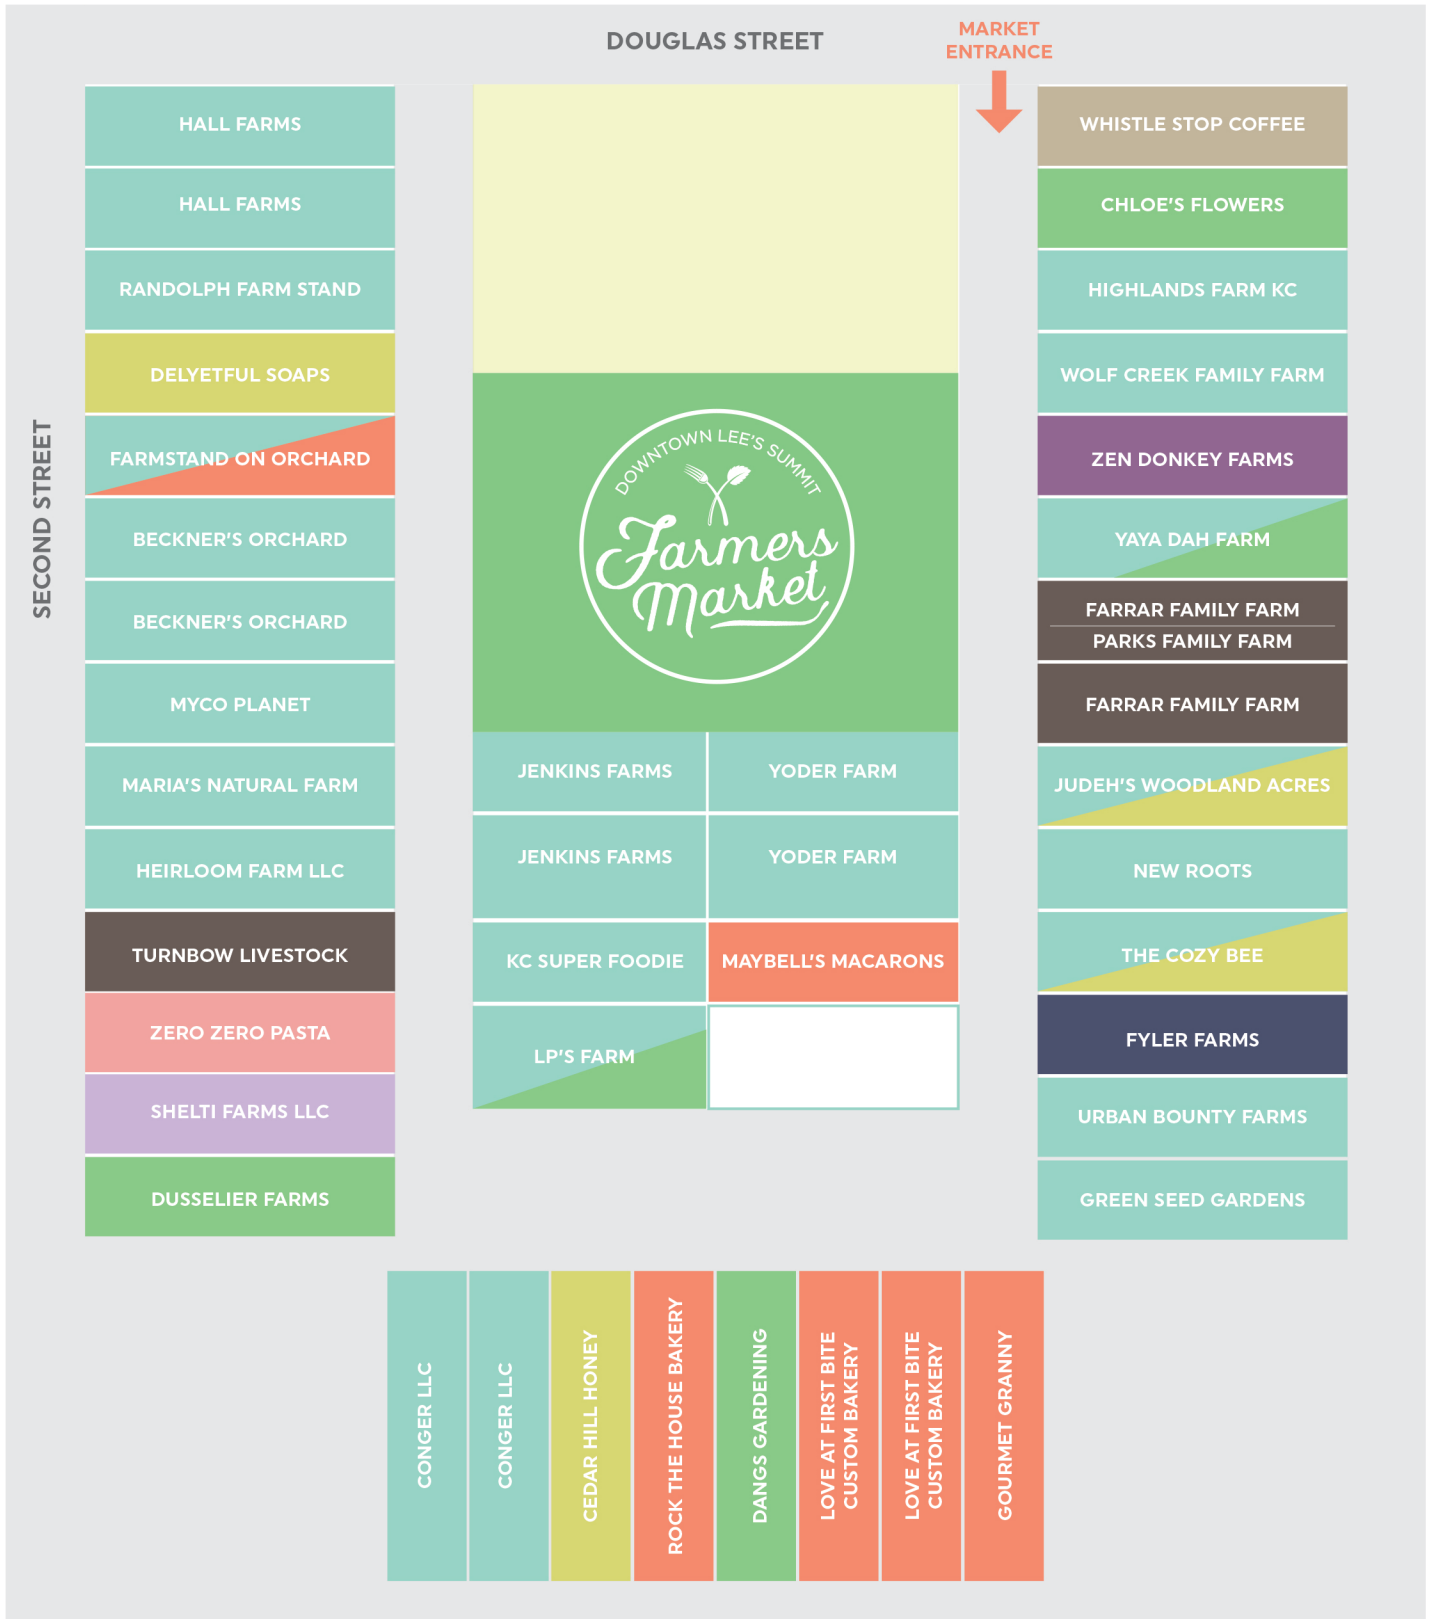

# 2024 SATURDAY FARMERS MARKET

 PRODUCE	 MEAT	 COFFEE	 PASTA & SAUCES
 HONEY / SOAPS	 LAVENDER	 BEVERAGES & MORE	
 BAKED GOODS	 PLANTS / CUT FLOWERS	 MILLED PRODUCTS	