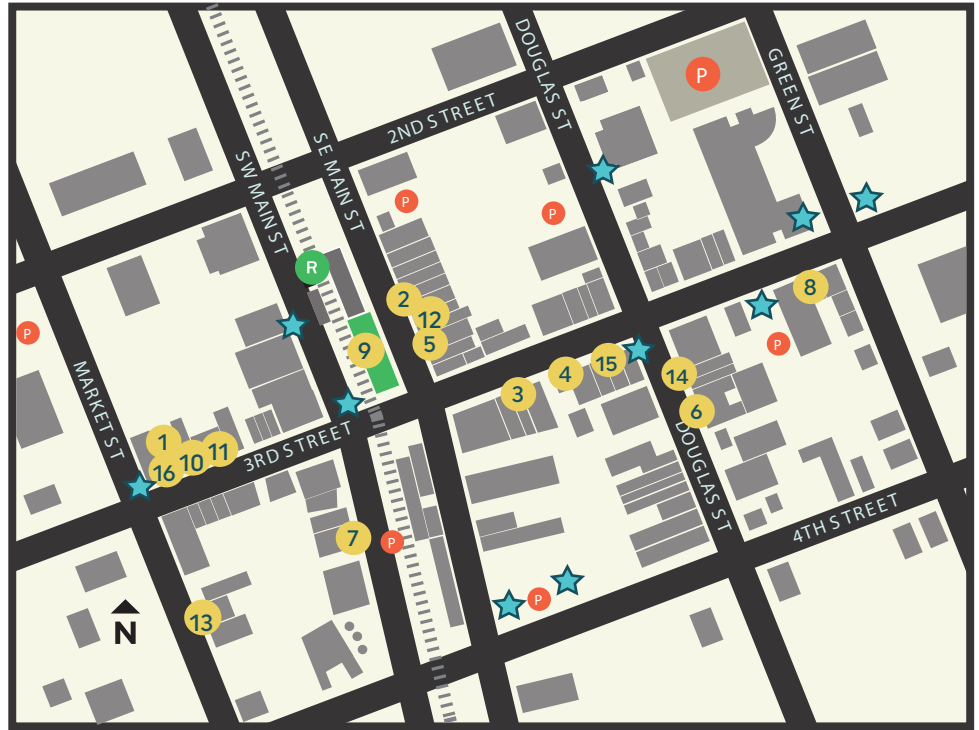

DOWNTOWN LEE'S SUMMIT

June 25 | 5PM-8PM

DOWNTOWNLS.ORG

THANK YOU TO OUR SPONSORS!

PRESENTED BY

GREAT SOUTHERN BANK

SPONSORED BY

Saint Luke's
EAST HOSPITAL

Style and service for every budget.*

ARTIST EXHIBITS & ACTIVITIES

- 1** **Art School** (above Very Violet)
Artist exhibit featuring:
ALLEN RENDELL
BETH MARTENS
JORDAN GOMEZ
- 2** **A Thyme for Everything**
ALLIE LOUISE | Mixed Media Acrylic & Oil Pastels
- 3** **All A'Bloom**
KRISTIN MORRIS | Seed & Sunflowers
- 4** **Blue Heron Design**
RICK SCALETY | Jewelry
ALLISON DANIELS | Wood & Macrame
Jewelry, wall hangings, key chains
- 5** **Budget Blinds**
BETH TOUCHTONE | Artist
COTTONTALE KC | Sweet Treats
- 6** **Embers Candle Bar**
DOODLESTATION | Illustrations & Stickers
- 7** **Flavor Spice Shop and Specialty Market**
Pantless Potter | Pottery
AR Workshop | Creative DIY Projects
- 8** **HEADQUARTERS Micro-Winery**
- 9** **Howard Station Park**
FOUNT ATELIER OF FINE ART | Student Exhibit
ALYSSA'S WISHES | Rock Painting in the Park
- 10** **Ivy + Sparrow**
JAIME LYONS WITH INJOY | Creative Journaling
- 11** **Kansas City Real Estate**
ASHLEE VALENTINE | A Valentine Studios
- 12** **The Living Stone**
ROBERT MOORE | Stone Art displayed by Ailene Banks
CYNTHIA WILLIAMSON | Jewel Stones
- 13** **Local Foundry**
BROOKLYN HORNE ART | Abstract Art
- 14** **Poppy's Ice Cream & Coffee House**
KELSEY RAGSDALE
- 15** **Summit Video Services**
JULIE HEIDE AND DANIEL HOBART |
HeideHo: Childrens Book Illustrator and Author
Julie Heide Art: Tiny Vacation Paintings
- 16** **Very Violet Boutique**
DR. KERRI HOWERTON | Fivewood Designs

= DOWNTOWN LEE'S SUMMIT SCULPTURE WALK |

Explore downtown to see the new public sculptures for the 2021 season!