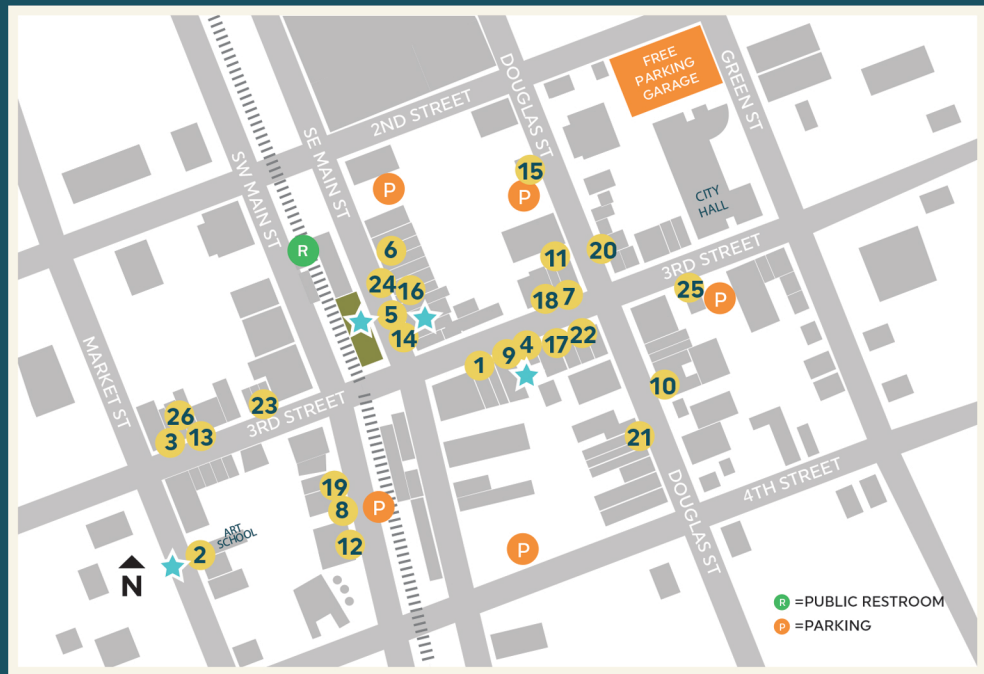

- 18 MESSNER BEE FARM**
THE PANTLESS POTTER: SHELBY VANBUSKIRK | Pottery
- 19 OCIES KC**
TIM WELTON | Abstract landscapes, neo-impressionism,
expressionism. Acrylic on canvas board, and stretched canvas.
- 20 ONE STOP DECORATING**
BRINNON SCHAUB | Fine Art, Painter
- 21 RISE AND SHINE SKINCARE**
AMY HILGER | Timeless graphite pet portraits and wildlife art
- 22 SUMMIT VIDEO SERVICES**
ROBIN FERGUSON | Alcohol Ink paintings/landscapes
- 23 TEAM COCKTAIL**
THE MARRIED JANE | Handmade clay jewelry
- 24 A THYME FOR EVERYTHING**
LINDA LUTZ with LINNEY PAINTS | Acrylic on canvas, originals and prints
- 25 THE TROVE**
CUSTOM TRUCKER HAT BAR | Choose patches & pins that are unique
to you & create your own wearable art!
- 26 THE TRUK**
BOSS BABE BALLOON CO. | Balloon display photo ops!

★ FREE FAMILY ACTIVITIES

- Howard Station Park
-LIVE MURAL ARTIST!
Emily Alvarez
- ROCK PAINTING with
Alyssa's Wishes
- MUSIC IN THE PARK 6:30 - 8:00PM
SUMMIT THEATRE GROUP
- Alley next to Blue Heron
-COMMUNITY ART MURAL &
YARD GAMES with LS Creates
- Art School KC
-OVERSIZED ORIGAMI ACTIVITY
- KD'S Books
-FREE Art activity
-Open Mic Night at 8:00PM

THANK YOU TO OUR SPONSORS!

ARISTOCRAT MOTORS
LEE'S SUMMIT

LEE'S SUMMIT
MISSOURI
Cultural Arts

Saint Luke's
EAST HOSPITAL

FOR DETAILS ON EVENTS
DOWNTOWN, VISIT:
DOWNTOWNLS.ORG/EVENTS

DOWNTOWN
LEE'S SUMMIT MAIN STREET